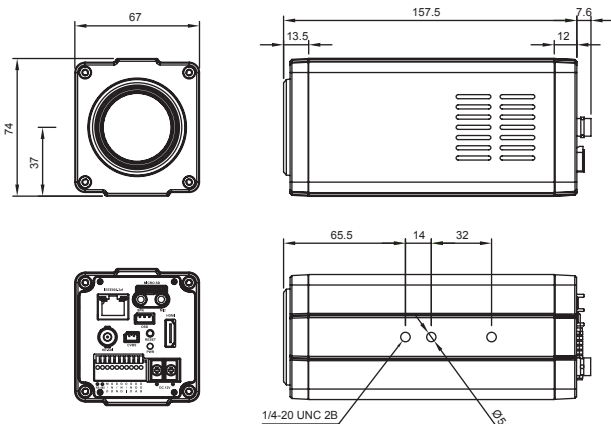

Dimensions

Unit : mm

bluemango

CAMERA	
Image Sensor	1/2" Sony CMOS Sensor
Total Pixels	1952(H) x 1241(V) = 2.42M Pixels
Active Pixels	1937(H) x 1097 (V) = 2.12M Pixels
Scanning System	Progressive Scan
Resolution	Digital : 1080p/30(25)fps, 720p/60(50)fps, 720p/30(25)fps, 1080p/60(50)fps(Option)
Min. Illumination	Color(1/30s) : 0.15 lux , BW(1/30s) : 0.01lux Color DSS(1/7.5s) : 0.0375 lux , BW DSS(1/7.5s) : 0.002 lux
S/N Ratio	more than 50dB (AGC off)
Video Output	NETWORK, CVBS Option : HDMI, HD-SDI, EX-SDI

LENS		x12		
Lens Type	x12 Day & Night Zoom Lens			
Zoom Ratio	Optical x12, Digital x32 Zoom			
Focal Length	f = 7.0mm ~ 84mm			
Aperture Ratio	F1.5 (wide) ~ F1.9 (tele)			
Angle Of View (D, H, V)	WIDE	58.3°	51.1°	30°
	TELE	6.5°	5.0°	3.2°

GENERAL	
Power Source	DC12V±10% / POE 802.3af
Power Consumption	Max 500mA
Operating Temperature	-10°C ~ +50°C / 0% ~ 90% RH
Dimensions	67(W) x 74(H) x 165(D) mm
Weight	0.74Kg

NETWORK	
Ethernet	RJ-45 (10/100BASE-T)
Video Compression	H.264, H.265, MJPEG
Resolution	1920x1080, 1280x960, 1280x720, 1024x768, 800x600, 720x576, 640x480, 320x240
Streaming Capability	Triple streaming
Alarm	In 1ch / Out 1ch
Audio In / Out	Mic In / Audio Out
Audio Compression	G.711 u-law
Audio Communication	Bi-directional audio
IP	IPv4, IPv6
Protocol	TCP/IP, UDP/IP, RTP(UDP), RTP(TCP), RTCP, RTSP, NTP, HTTP, HTTPS, SSL, DHCP, PPPoE, FTP, SMTP, ICMP, IGMP, SNMPv1/v2c/v3(MIB-2), ARP, DNS, DDNS
Storage	Micro SD
ONVIF	Support
Webpage Language	Korean, English