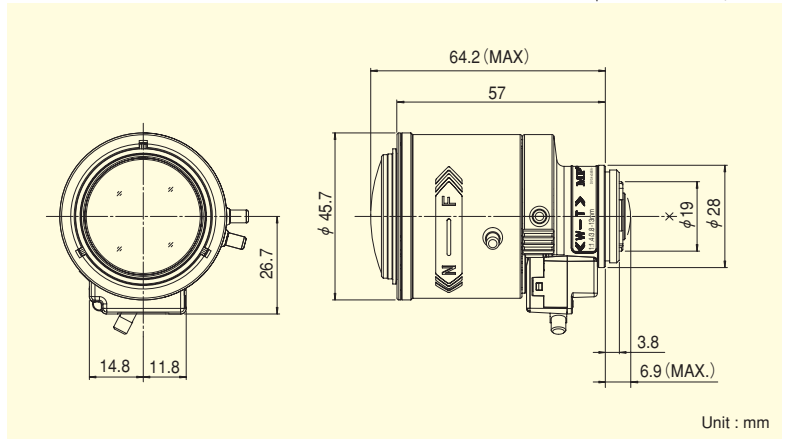

**WIDE**  
Wide Angle

**TELE**  
Telephoto  
Long Focal

**3 Mega**  
For Megapixel  
Camera

**MANUAL**  
Manual Iris

**C-mt**  
C Mount

**METAL**  
Metal Mount

**AT**  
Aspherical Lens

**F1.4**  
Wide Aperture Rate

- High image-quality monitoring with optical performance supporting 3 megapixels.
- Compatible with a wide range - 1/2", 1/3" and 1/4" - cameras.
- Wide f3.8-13mm range accommodates various applications.
- Designed to maximize optical performance with high-accuracy aspheric lens, low-dispersion glass, and high refractive-index glass.

**MP<sup>3</sup>**  
MEGAPIXEL VARI-FOCAL LENSES

Focal Length (mm)		3.8~13 (3.4×)	
Iris Range		F1.4 ~ Close	
Operation	Zoom	Manual	
	Focus	Manual	
	Iris	Manual	
Angle Of View (H×V)	1/2"	WIDE	97°34' × 71°47'
		TELE	28°23' × 21°18'
	1/3"	WIDE	71°47' × 53°25'
		TELE	21°18' × 15°59'
	1/4"	WIDE	53°15' × 39°41'
		TELE	15°59' × 11°59'
Focusing Range (From Front Of The Lens) (m)		∞ ~ 0.3	
Object Dimensions at M.O.D. (H×V) (mm)	1/2"	WIDE	715 × 452
		TELE	170 × 126
	1/3"	WIDE	452 × 313
		TELE	126 × 94
	1/4"	WIDE	313 × 225
		TELE	94 × 70
Back Focal Distance (in air) (mm)		10.60	
Exit Pupil Position (From Image Plane) (mm)		461	
Filter Thread (mm)		—	
Mount		C	
Mass (g)		80	
Remarks		• With Metal Mount	