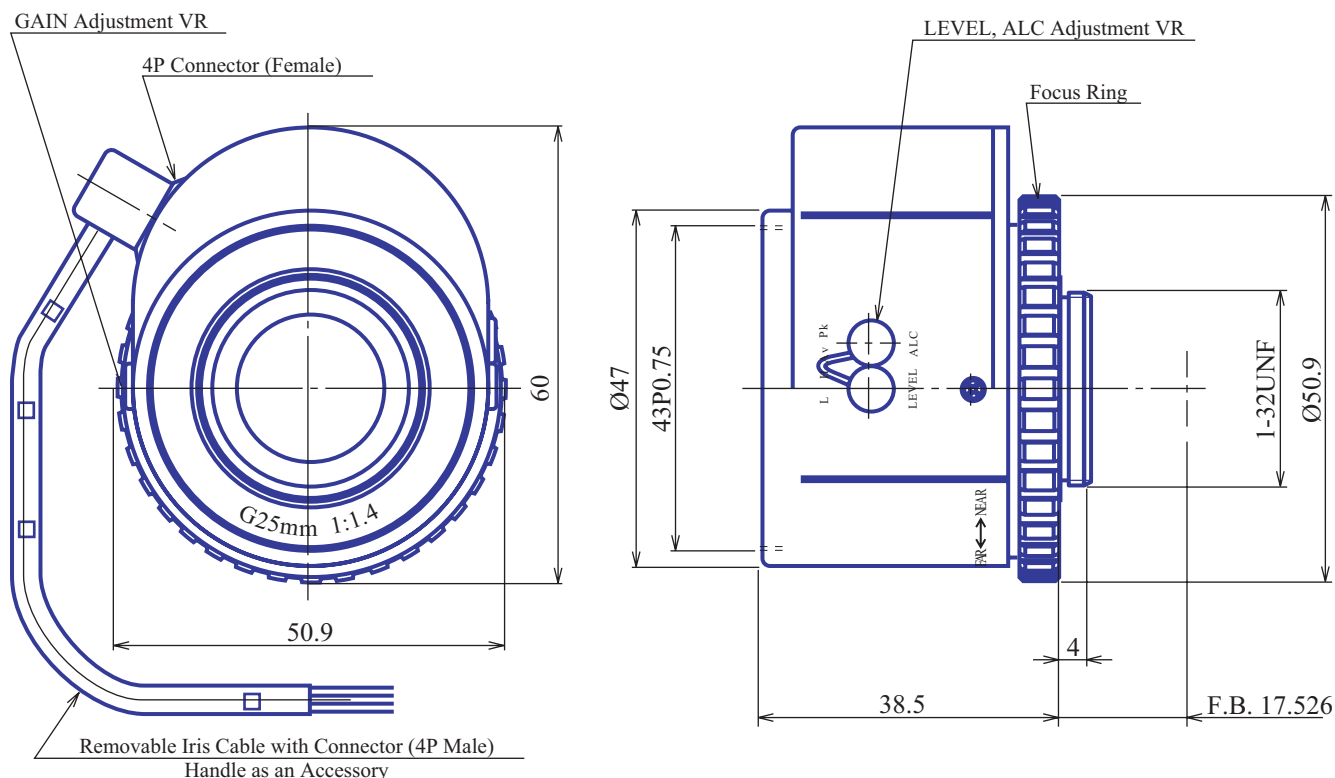

**1" Format Auto Iris Lenses**

**Item GA42514AC**

ITEM NO.	GA42514AC	
Focal Length	25.0	(mm)
Iris Range	F1.4 - 360	
Angle of View (H x V)	28.7° x 21.7°	
MOD	0.5	(m)
Dimension (W x H x L)	Ø51 x 60 x 39 (mm)	
Weight	100	(g)
Mount	C	
Notes	Video-Drive	