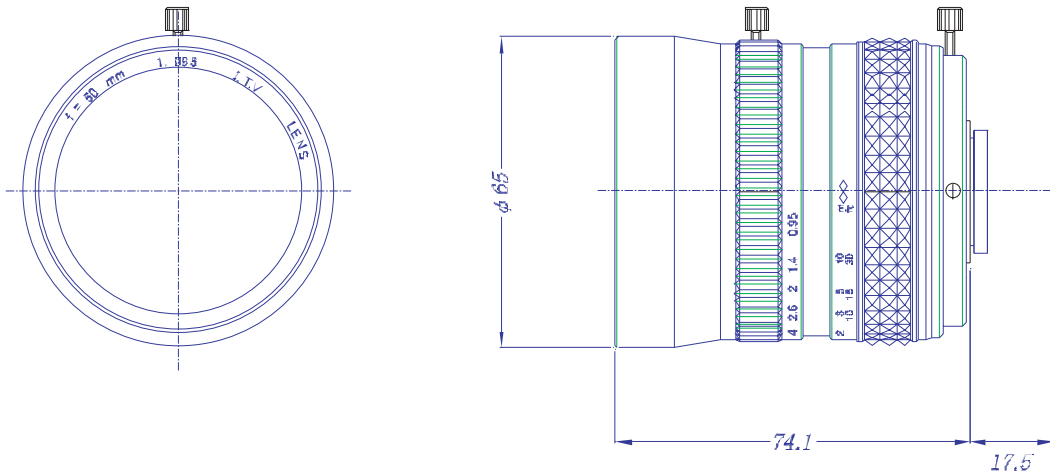

F0.95 Lenses

Item No. GMY45095MCN

ITEM NO.		GMY45095MCN	
Focal Length		50.0	(mm)
Iris Range		F0.95 - 16	
Angle of View (H x V x D)	1"	14 x 11 x 18	(mm)
			(mm)
MOD		0.6	(m)
Filter Thread		$\phi M=62.0$, $P=0.75$	
Dimention (D x L)		65 x 75	(mm)
Weight		470	(g)