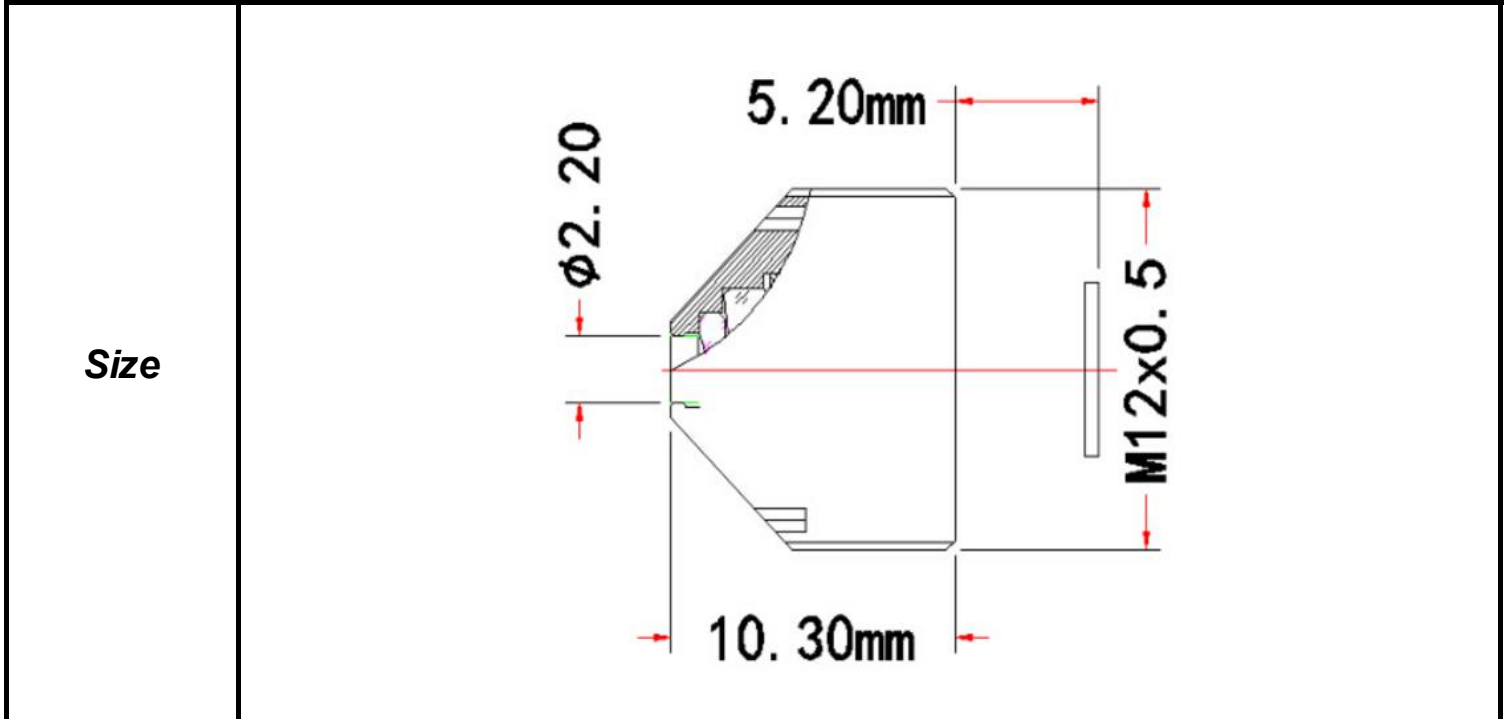

SPECIFICATIONS

Parameter of Lens		Photo (Just for Reference)	
Name	2Mega pixel		
Model No	SSP0616MP-2M12		
Focal-Length(mm)	6		
Aperture(D/f)	F1.6		
Mount	M12		
Format(inch)	1/2.5"		
Field of View(H-fov)	54.3°		
Mega pixel	2		
Weight(g)	2.7		
M.O.D(m)	0.2		
Operation	Focus		-
	Zoom		-
	Iris		-

Tolerance	Dimension	0-10	10-30	30-100	Unit
	Tolerance	±0.10	±0.20	±0.30	mm