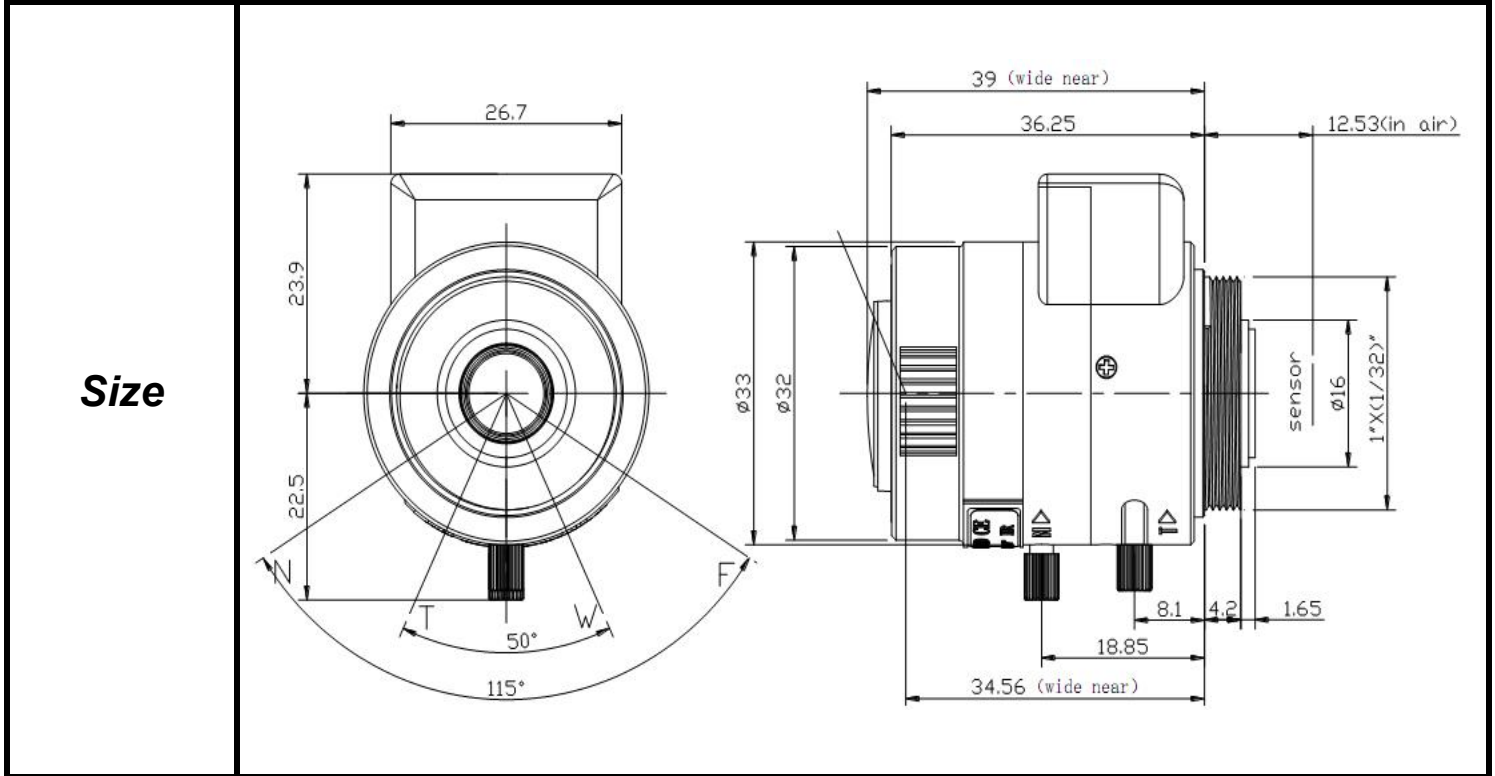

SPECIFICATIONS

Parameter of Lens		Photo (Just for Reference)
Name	2.0Mega pixel/IR	
Model No	SSV0358GNBIRMP-2	
Focal-Length(mm)	3.5~8	
Aperture(D/f')	F1.4	
Mount	CS	
Format(inch)	1/2.7"	
Field of View(H-fov)	90°~28°	
Mega pixel	2	
Weight(g)	40±4	
M.O.D(m)	0.3	
Operation	Focus	Manual
	Zoom	Manual
	Iris	DC-Iris

Tolerance	Dimension	0-10	10-30	30-100	Unit
	Tolerance		±0.10	±0.20	±0.30