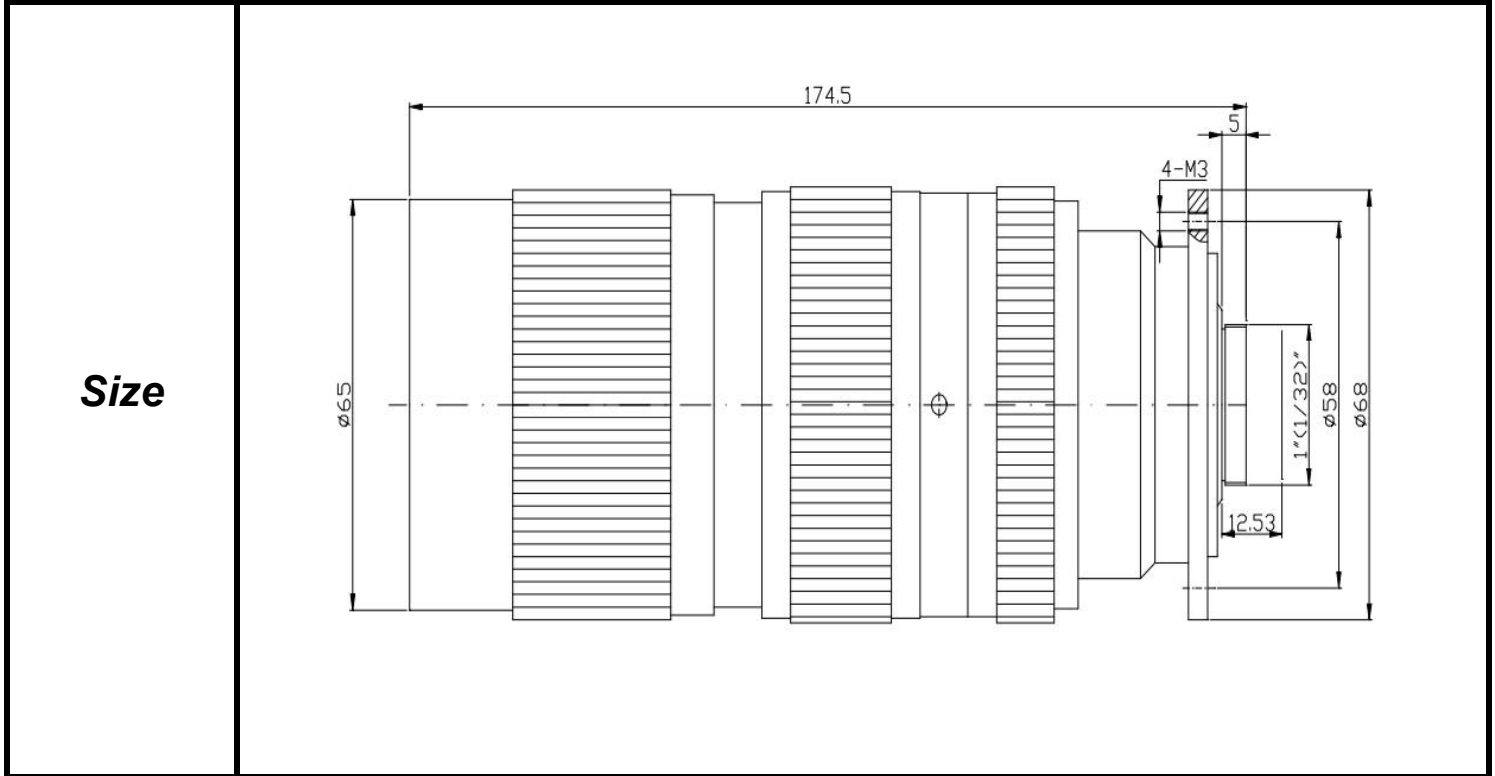

SPECIFICATIONS

Parameter of Lens		Photo (Just for Reference)	
Name	Mega pixel		
Model No	SSV10200		
Focal-Length(mm)	10~200		
Aperture(D/f')	F1.9		
Mount	CS		
Format(inch)	1/3"		
Field of View	26.5° ~1.3°		
Mega pixel	>1		
Weight(g)	850±2		
M.O.D(m)	2		
Operation	Focus		Manual
	Zoom		Manual
	Iris		Manual

Tolerance	Dimension	0-10	10-30	30-100	Unit
	Tolerance		±0.10	±0.20	±0.30