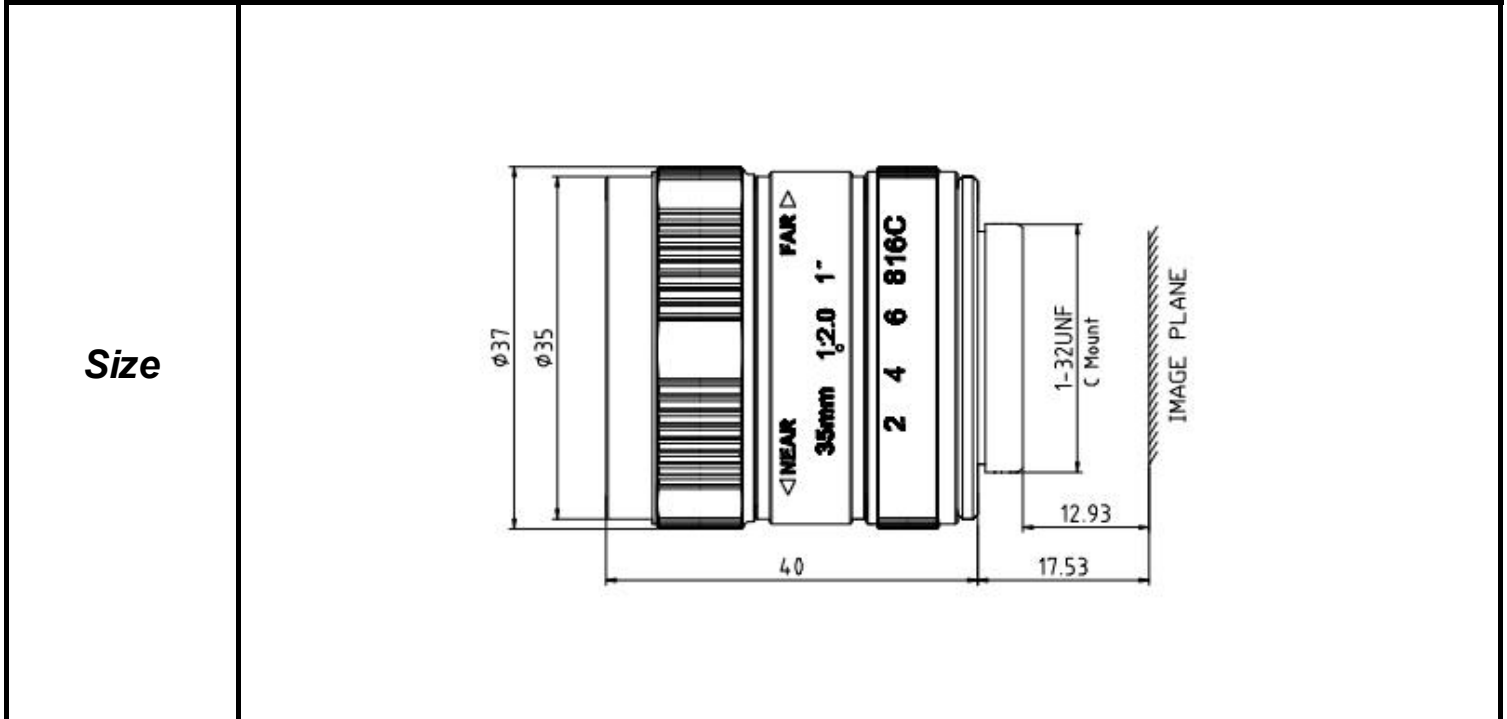

SPECIFICATIONS

Parameter of Lens		Photo (Just for Reference)
Name	5Mega pixel	
Model No	ST3520MP-5C	
Focal-Length(mm)	35	
Aperture(D/f)	F2.0	
Mount	CS	
Format(inch)	1"	
Field of View(H-fov)	20°	
Mega pixel	5	
Weight(g)	120	
M.O.D(m)	0.5	
Operation	Focus	Manual
	Zoom	-
	Iris	Manual

Tolerance	Dimension	0-10	10-30	30-100	Unit
	Tolerance	±0.10	±0.20	±0.30	mm