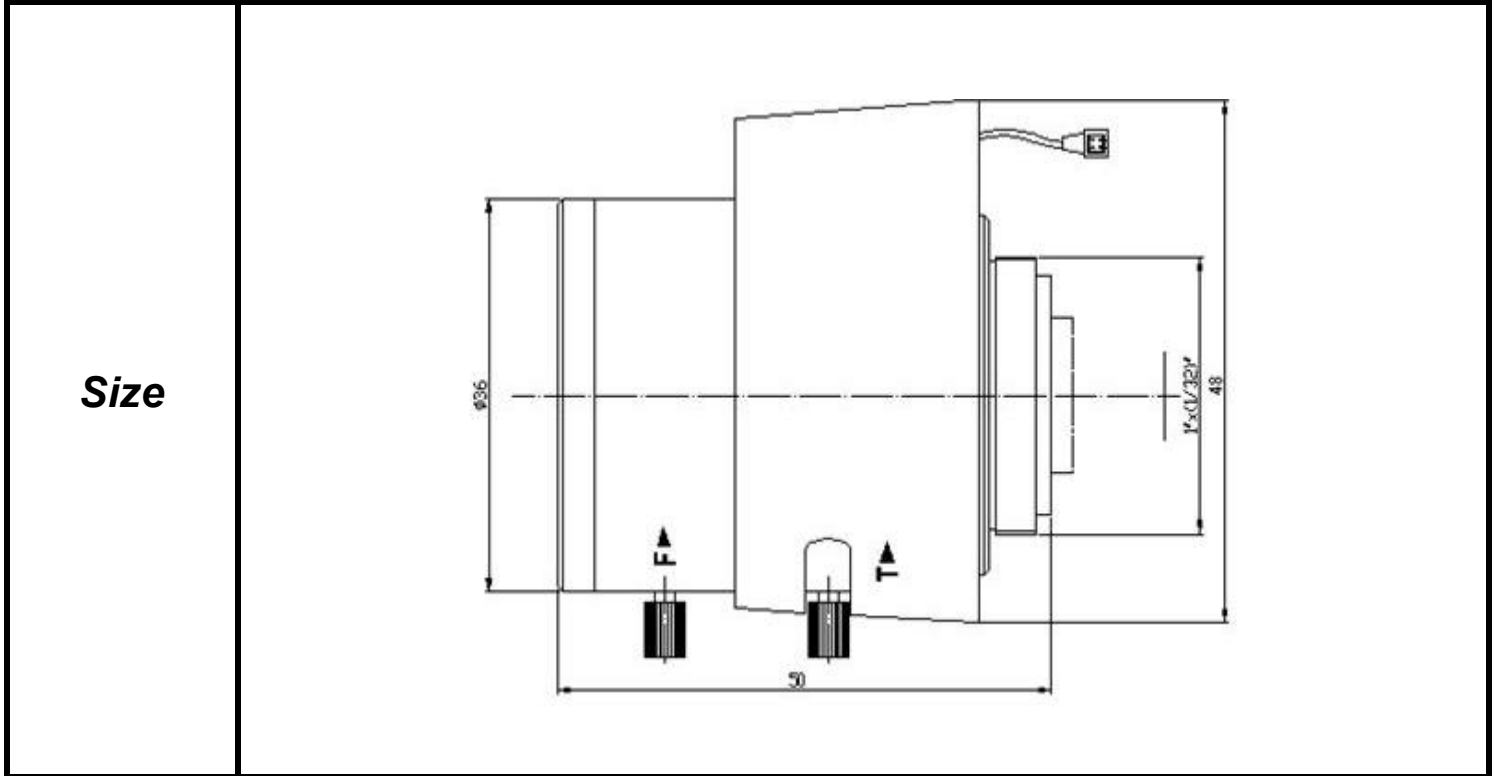

# SPECIFICATIONS

Parameter of Lens		Photo ( Just for Reference )	
Name	2Mega pixel		
Model No	SV0410GNBMP-2C		
Focal-Length(mm)	4 ~ 10		
Aperture(D/f')	F1.6		
Mount	C		
Format(inch)	1/2"		
Field of View(H-fov)	87.2 ~ 44.4		
Mega pixel	2		
Weight(g)	85		
M.O.D(m)	0.2		
Operation	Focus		Manual
	Zoom		Manual
	Iris		DC-Iris

Tolerance	Dimension	0-10	10-30	30-100	Unit
	Tolerance		±0.10	±0.20	±0.30