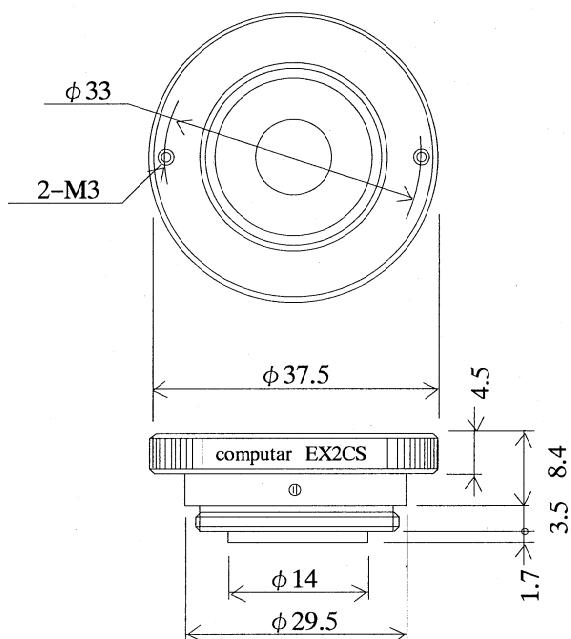

EXTENDERS for CS-MOUNT LENSES

EXTENDER EX2CS