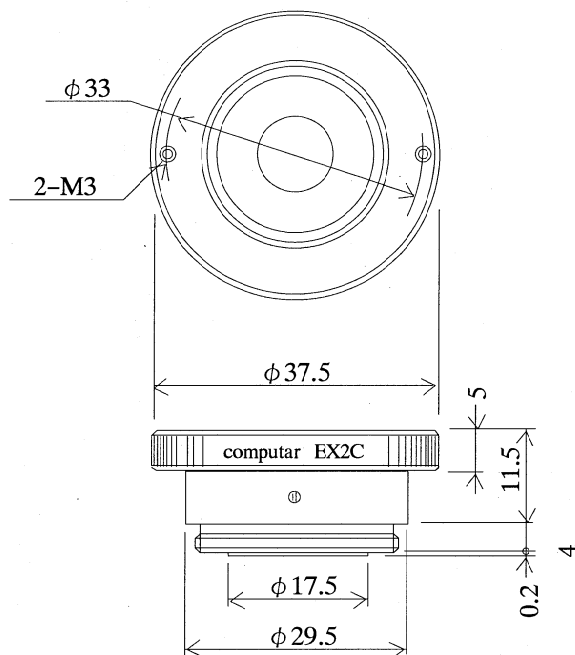

EXTENDER

The EX2/EX1.5 Extender increases the focal length of a lens by a factor of 2/1.5 times when screwed onto the rear of a lens.

EXTENDERS for C-MOUNT LENSES

EXTENDER EX2C

EXTENDER EX1.5C

EXTENDERS for CS-MOUNT LENSES