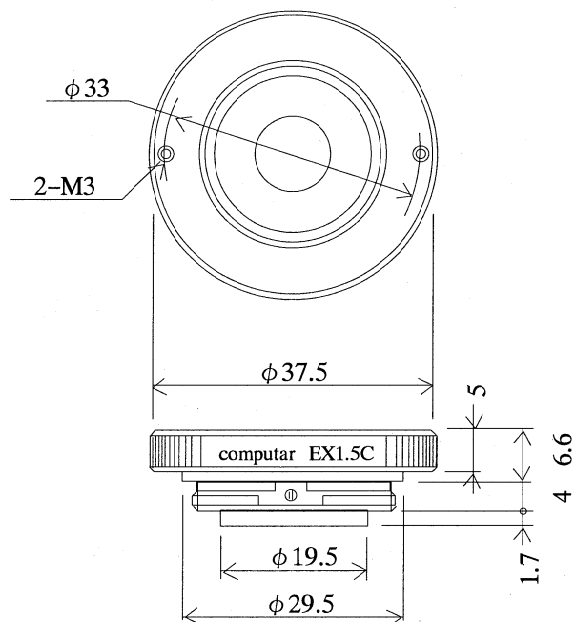

EXTENDER

The EX2/EX1.5 Extender increases the focal length of a lens by a factor of 2/1.5 times when screwed onto the rear of a lens.

EXTENDERS for C-MOUNT LENSES

EXTENDER EX2C

EXTENDER EX1.5C

EXTENDERS for CS-MOUNT LENSES