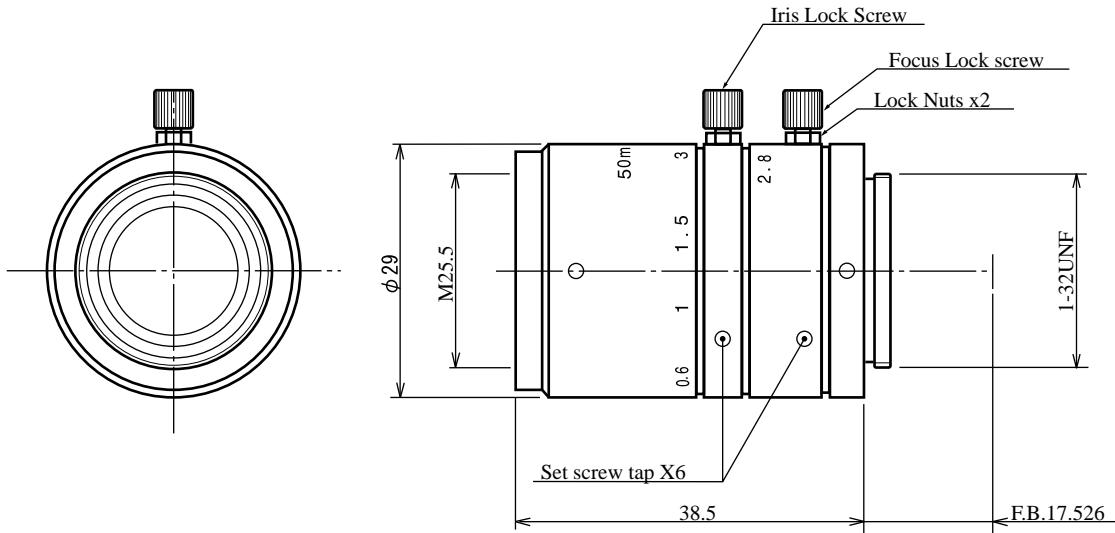

High Resolution Lenses

Item No. GMTHR35028MCN

ITEM NO.		GMTHR35028MCN
Focal Length		50.0 (mm)
Iris Range		F2.8 - 22
Angle of View (H x V x D)	1/2"	7.3° x 5.5° x 9.0°
	2/3"	10.0° x 7.5° x 12.4°
MOD		0.5 (m)
Filter Thread		M=25.5 , P=0.75
Dimention (D x L)		$\phi 29$ x 39 (mm)
Weight		60 (g)
Notes		3megapixel