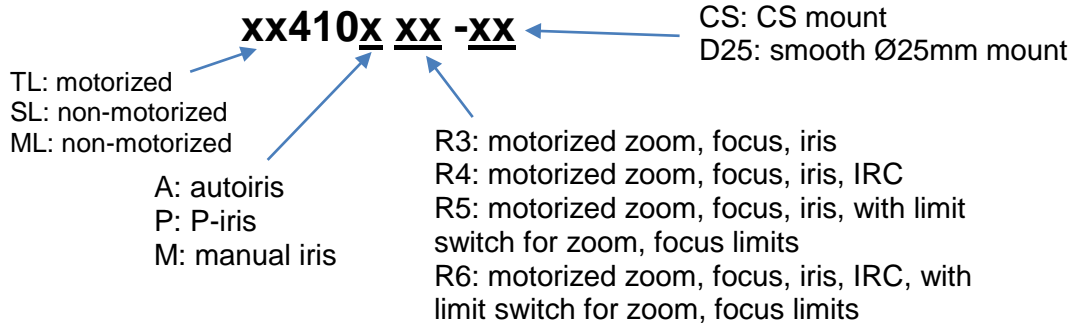

Theia

TECHNOLOGIES

TL410 family 4K Resolution Day/Night lenses up to 1/1.7" sensors

- ✓ **Ultra high resolution for 4K cameras**, up to 12.4 megapixel
- ✓ Available in DC **auto-iris**, **P-iris**, and **manual iris** versions
- ✓ **Fully motorized versions**, or combinations with zoom, focus, iris, IR cut, limit switch; non-motorized versions also available
- ✓ IR corrected for true **Day/Night** cameras
- ✓ **Compact design** to fit into domes as small as 4" mini-dome size
- ✓ **CS-mount** and smooth **D25 board mount** options, as well as **C-mount**
- ✓ Used for sensor sizes 1/2.5", 1/2.3", 1/2", 1/1.8", and **up to 1/1.7"** (Sony IMX178, Sony IMX226 for example)

SL/TL410 lens family specifications

| | |
|-----------------------|-------------------------------------|
| Focal length | 4-10mm |
| Image circle | Ø9.4mm |
| Resolution | 12.4 megapixel |
| F/# | F/1.4 @ 4mm – F/2.4 @ 10mm to close |
| Focus Range | 0.5m to infinity |
| IR Correction | Day/Night |
| Lens length | < 64mm TTL |
| Back focal length | BFL 8.4mm (in air) |
| CRA | < 7° |
| Distortion | < 61% at 4mm, < 8% at 10mm |
| Relative illumination | >45% |
| Lens transmission | >80% |
| Weight | TBD |
| Temperature range | -20°C to 50°C |

*4K format = 4000 x 2000 pixels

Lens designation

Production versions:

SL410M (manual lens, manual iris, CS mount)
 SL410A (manual lens, DC autoiris, CS mount)
 SL410P (manual lens, P-iris, CS mount)
 ML410M (manual lens, manual iris, C mount)
 TL410AR4-CS (fully motorized, DC autoiris lens)
 TL410PR4-CS (fully motorized, P-iris lens)