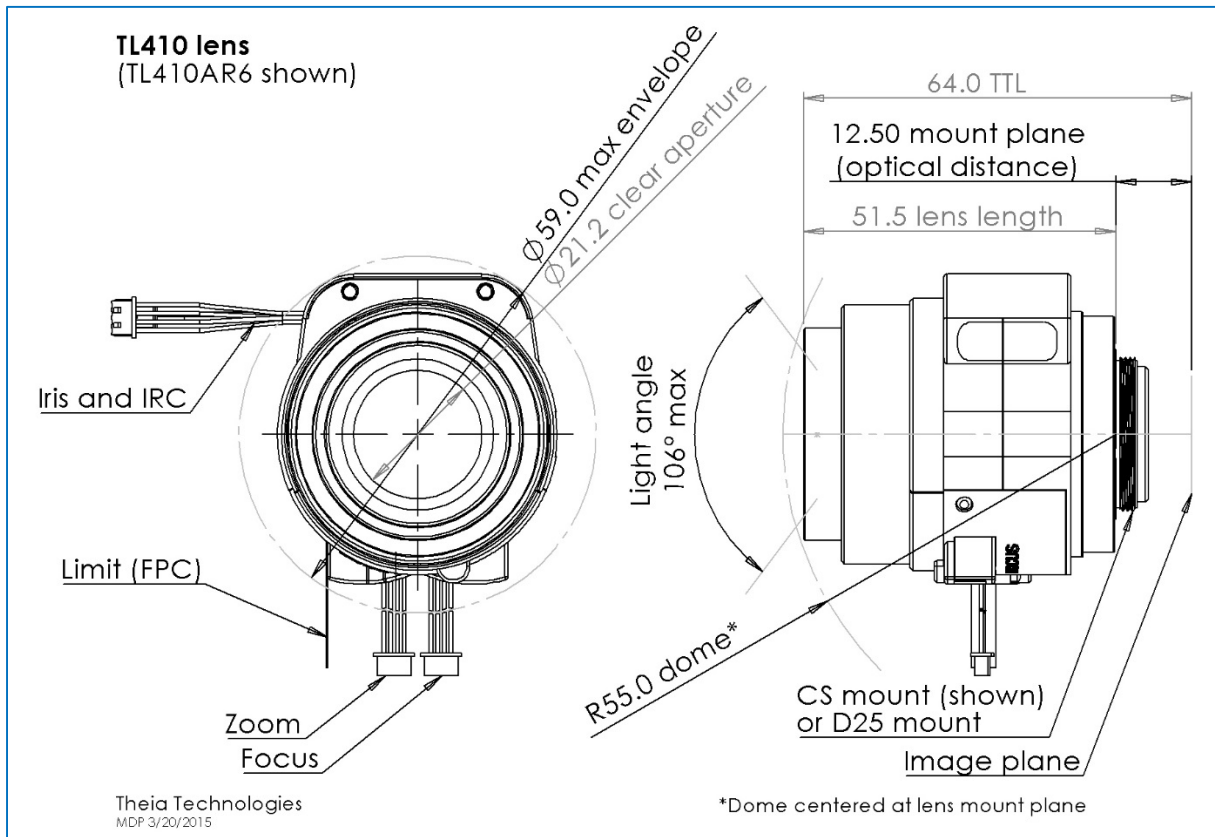

For more information contact

Theia Technologies
info@TheiaTech.com
www.TheiaTech.com
+1-503-570-3296